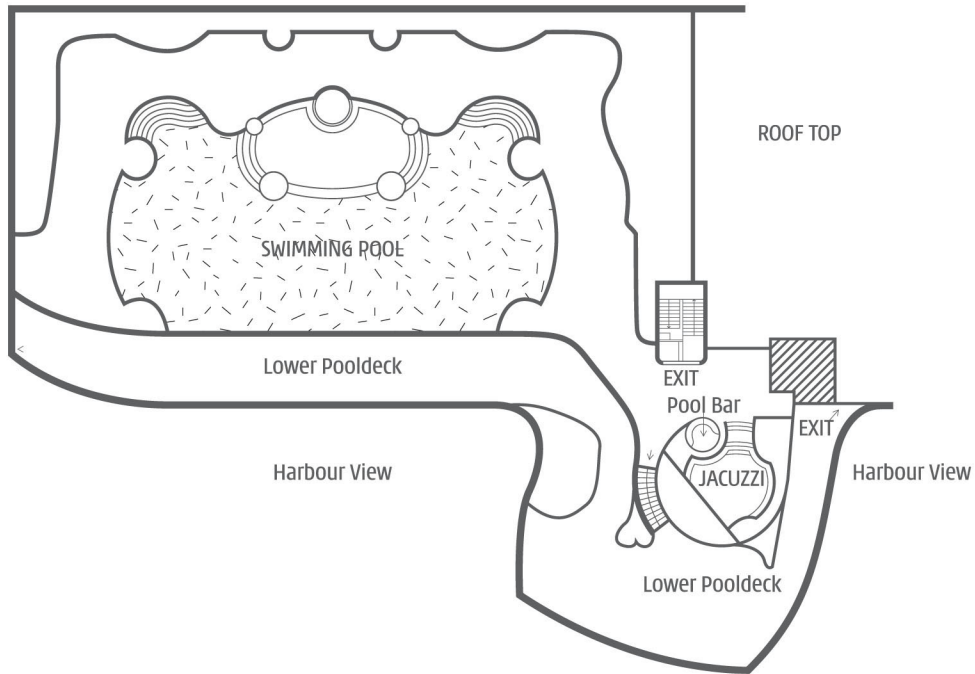

# Pool Deck

## Venues Overview

SQUARE METRE	DIMENSIONS	HEIGHT
285.52	N/A	N/A

## Room Capacity

Theatre	Cocktail	Banquet	Classroom	Cabarnet	Hollow Sq. Boardroom	U-Shape
60	100	72	N/A	N/A	N/A	N/A